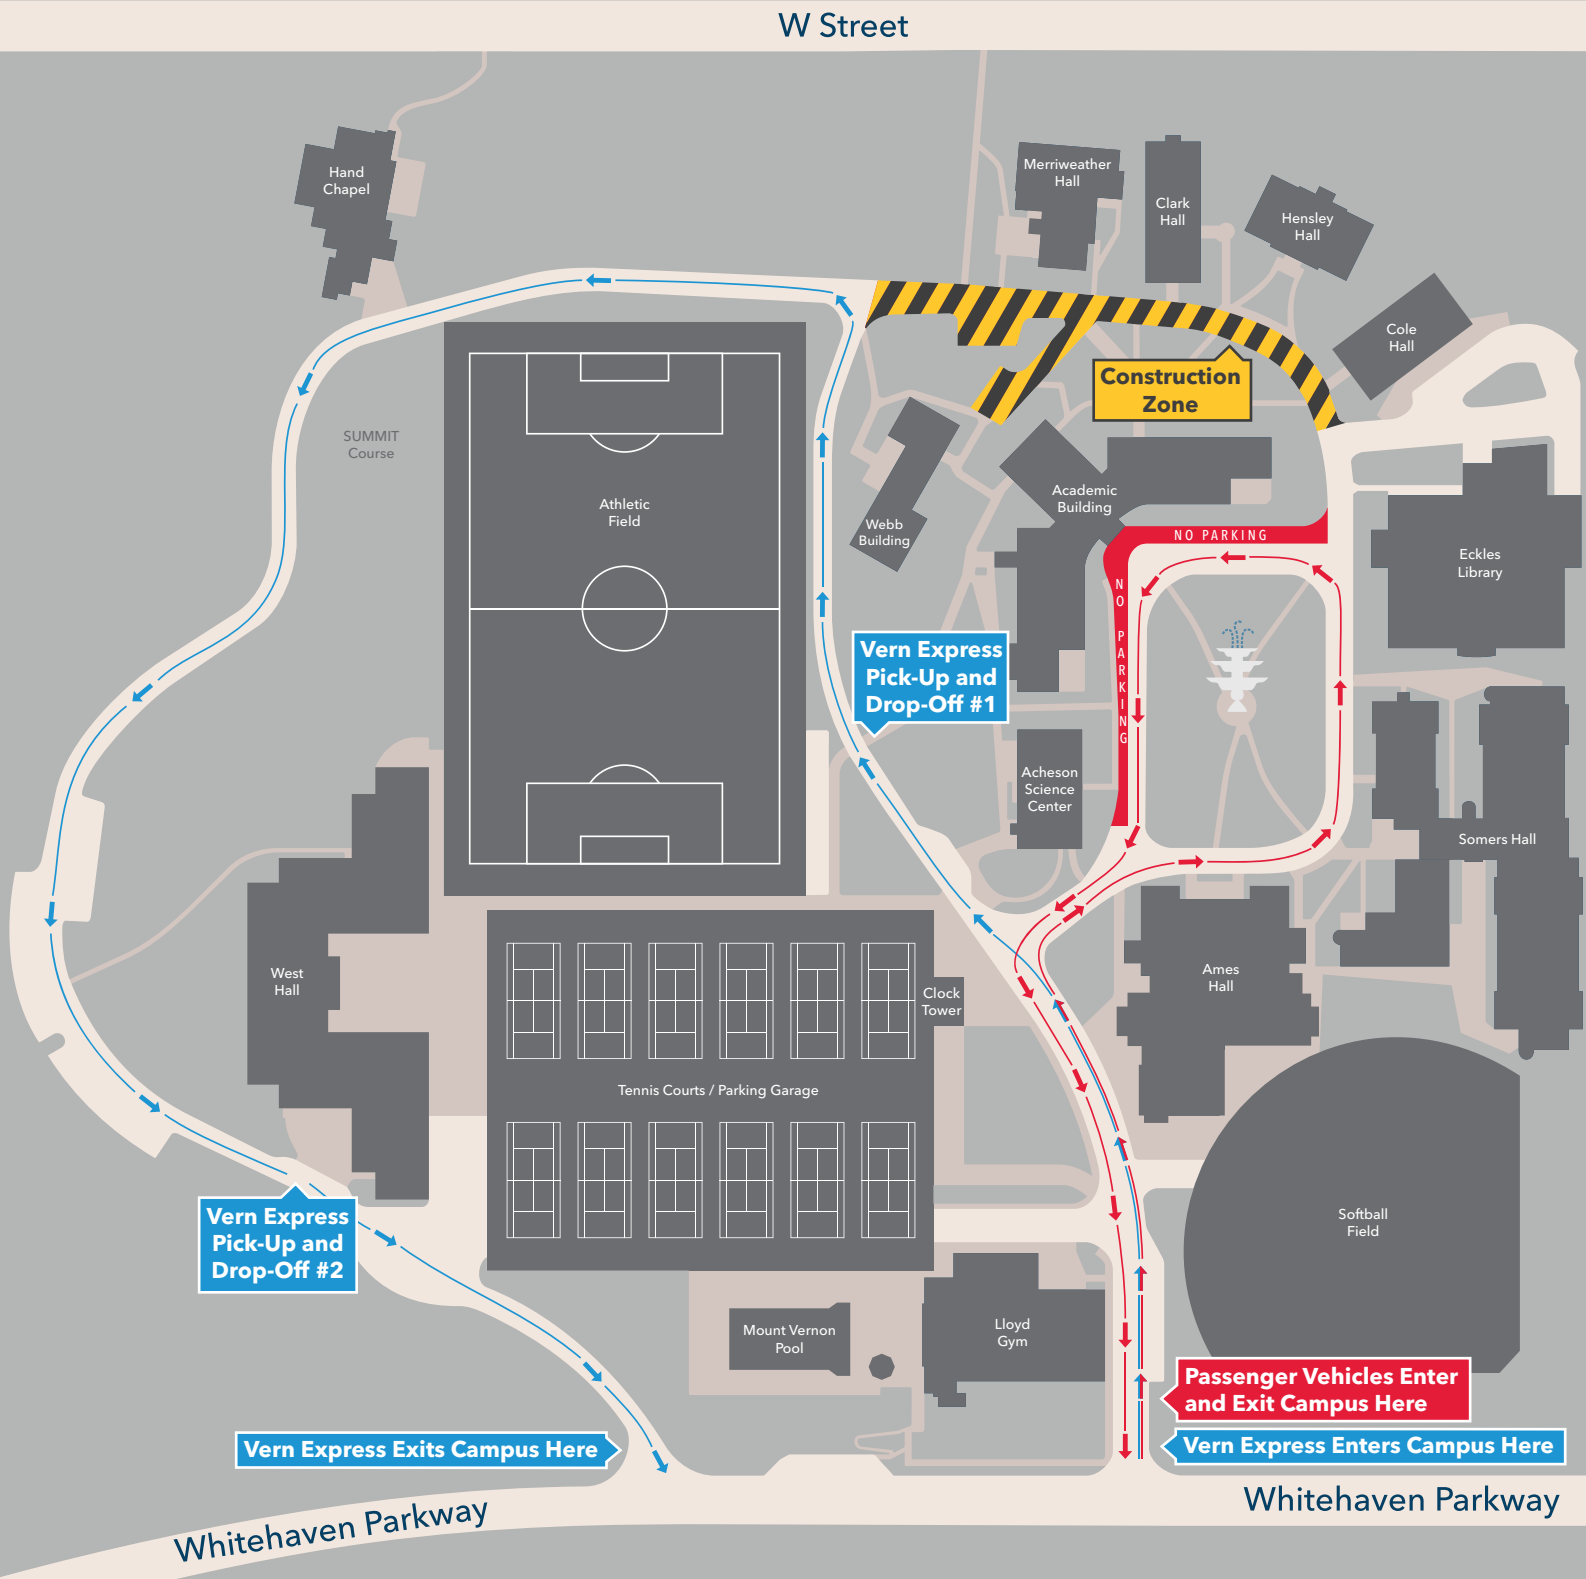

# MOUNT VERNON CAMPUS

## Summer 2017 Road Closures and Transportation Adjustments

Effective **Friday, May 26** for Remainder of Summer  
(Road Opening Date To Be Announced)